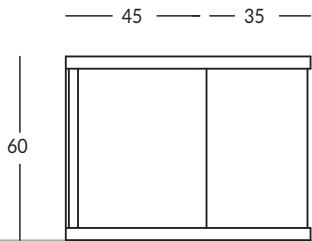

# JACK-BIN

FRONT

SIDE

— 35 —

# JACK-BIS

FRONT

SIDE

80

20