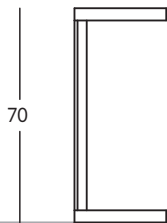

# JACK-SML

FRONT

SIDE

- 20 -

# JACK-OMB

FRONT

SIDE

# JACK-CEN

FRONT

SIDE

— 30 —

# JACK-BIN

FRONT

SIDE

— 35 —